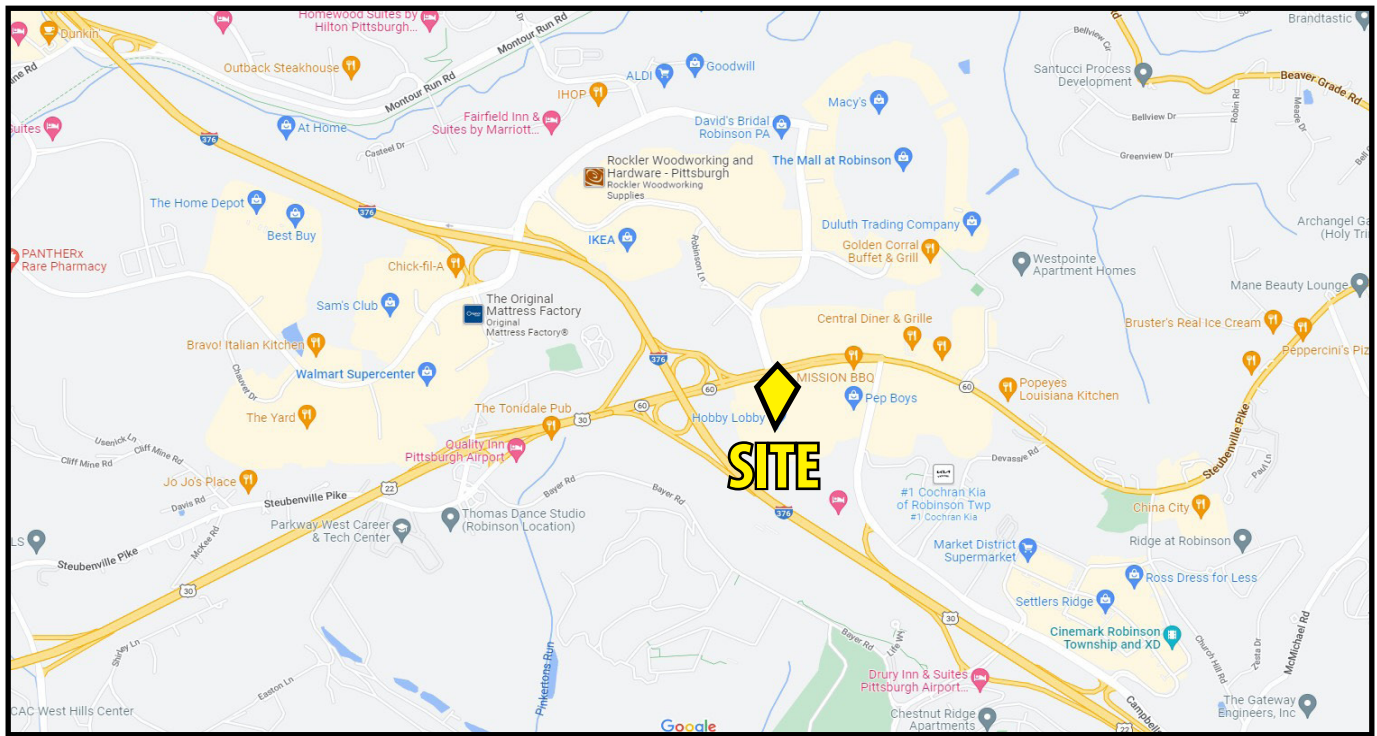

7,531 RSF

For more information please contact:

Spencer L. Baker

Associate

Oxford Realty Services, Inc.

412.261.0200, ext 3460

sbaker@oxfordrealtyservices.com

OXFORD

REALTY SERVICES, INC.

2545 Railroad Street - Suite 300

Pittsburgh, PA 15222

www.oxfordrealtyservices.com

Although all information furnished regarding property for sale, rental or financing is from sources deemed reliable, such information has not been verified, and no express representation is made nor is any to be implied as to the accuracy thereof, and it is submitted subject to errors, omissions, change of price, rental or other conditions, prior sale, lease or financing, or withdrawal without notice. Rental terms and all dimensions are approximate and specifications are subject to change without notice. Oxford Realty Services, Inc., an independent real estate services company.