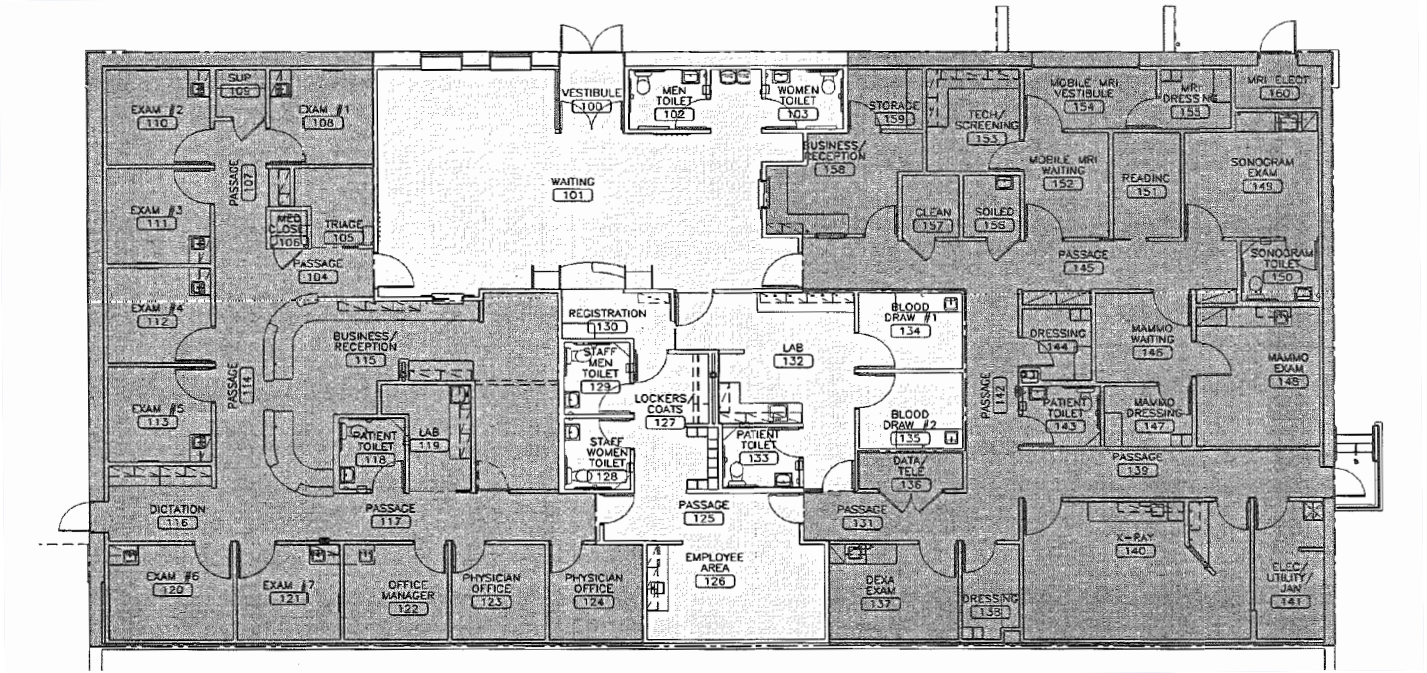

7,531 RSF

For more information please contact:

Spencer L. Baker

Associate

Oxford Realty Services, Inc.

412.261.0200, ext 3460

sbaker@oxfordrealtyservices.com

OXFORD

REALTY SERVICES, INC.

2545 Railroad Street - Suite 300

Pittsburgh, PA 15222

www.oxfordrealtyservices.com

Although all information furnished regarding property for sale, rental or financing is from sources deemed reliable, such information has not been verified, and no express representation is made nor is any to be implied as to the accuracy thereof, and it is submitted subject to errors, omissions, change of price, rental or other conditions, prior sale, lease or financing, or withdrawal without notice. Rental terms and all dimensions are approximate and specifications are subject to change without notice. Oxford Realty Services, Inc., an independent real estate services company.