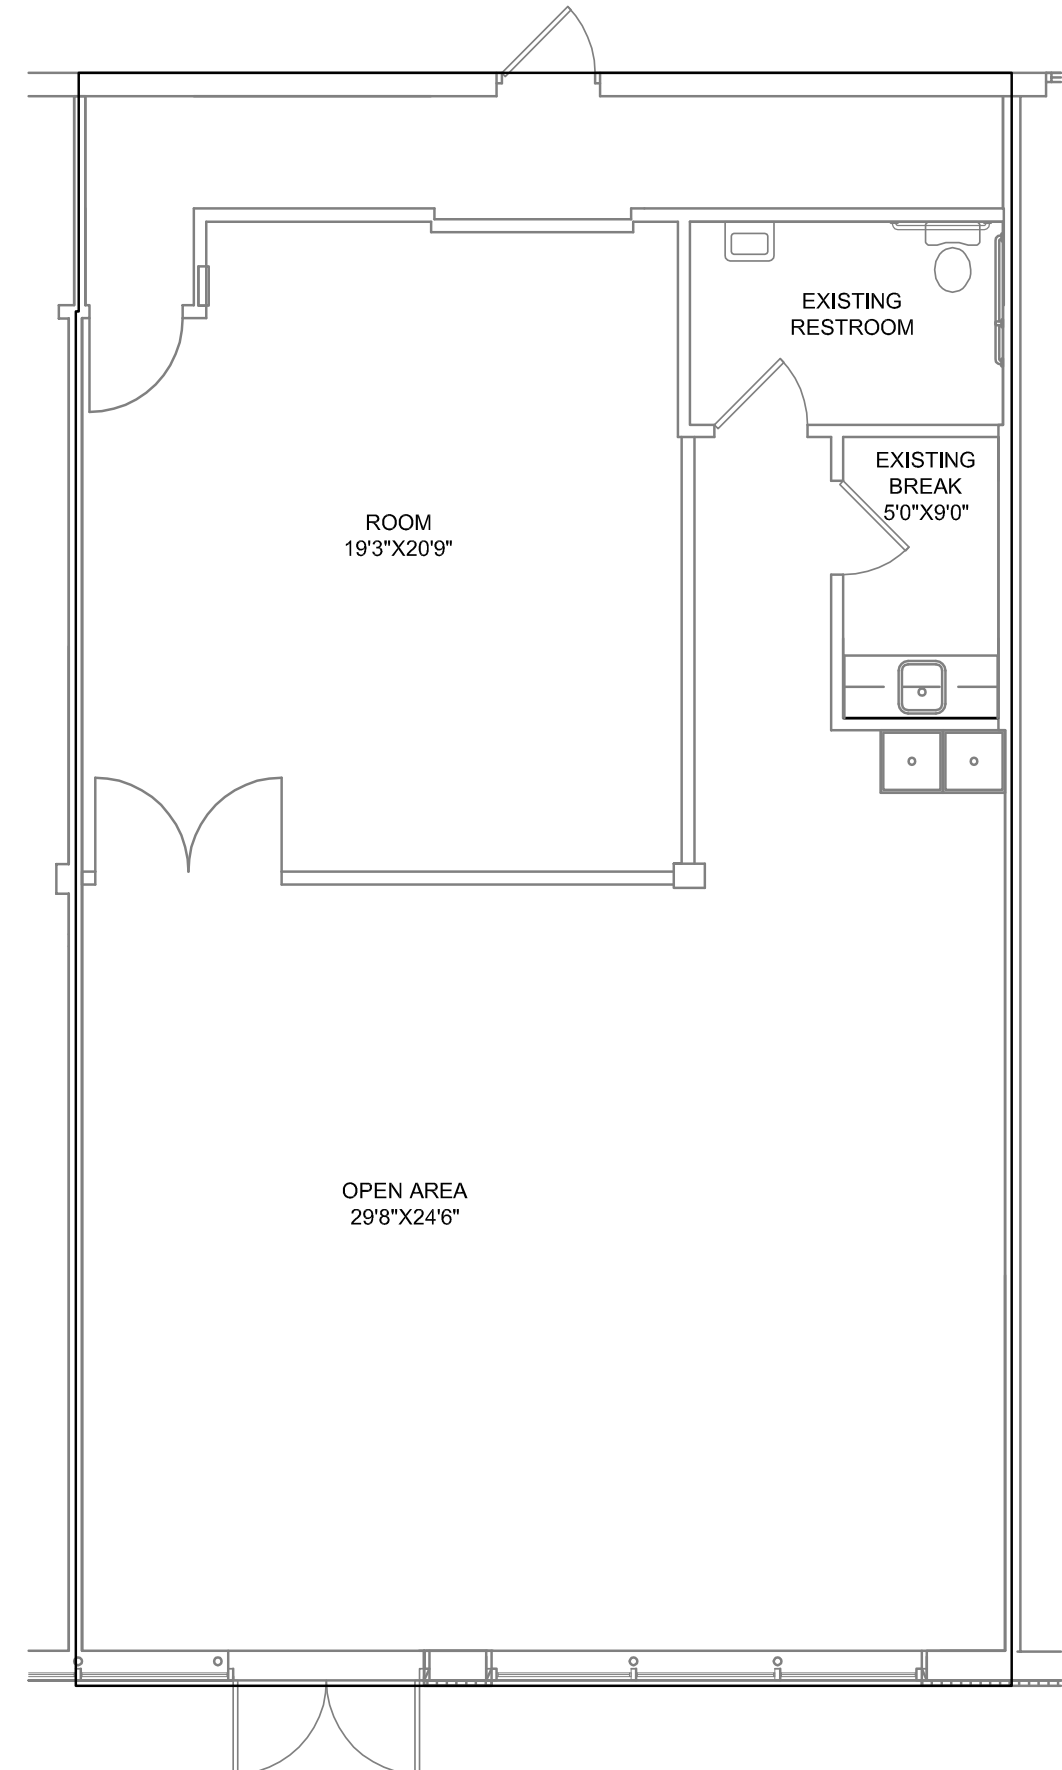

Peace Love & Little Donuts

Anytime Tan

Tabacco King

Spa Caladae

3D Nails

OPEN AREA
29'8"X24'6"