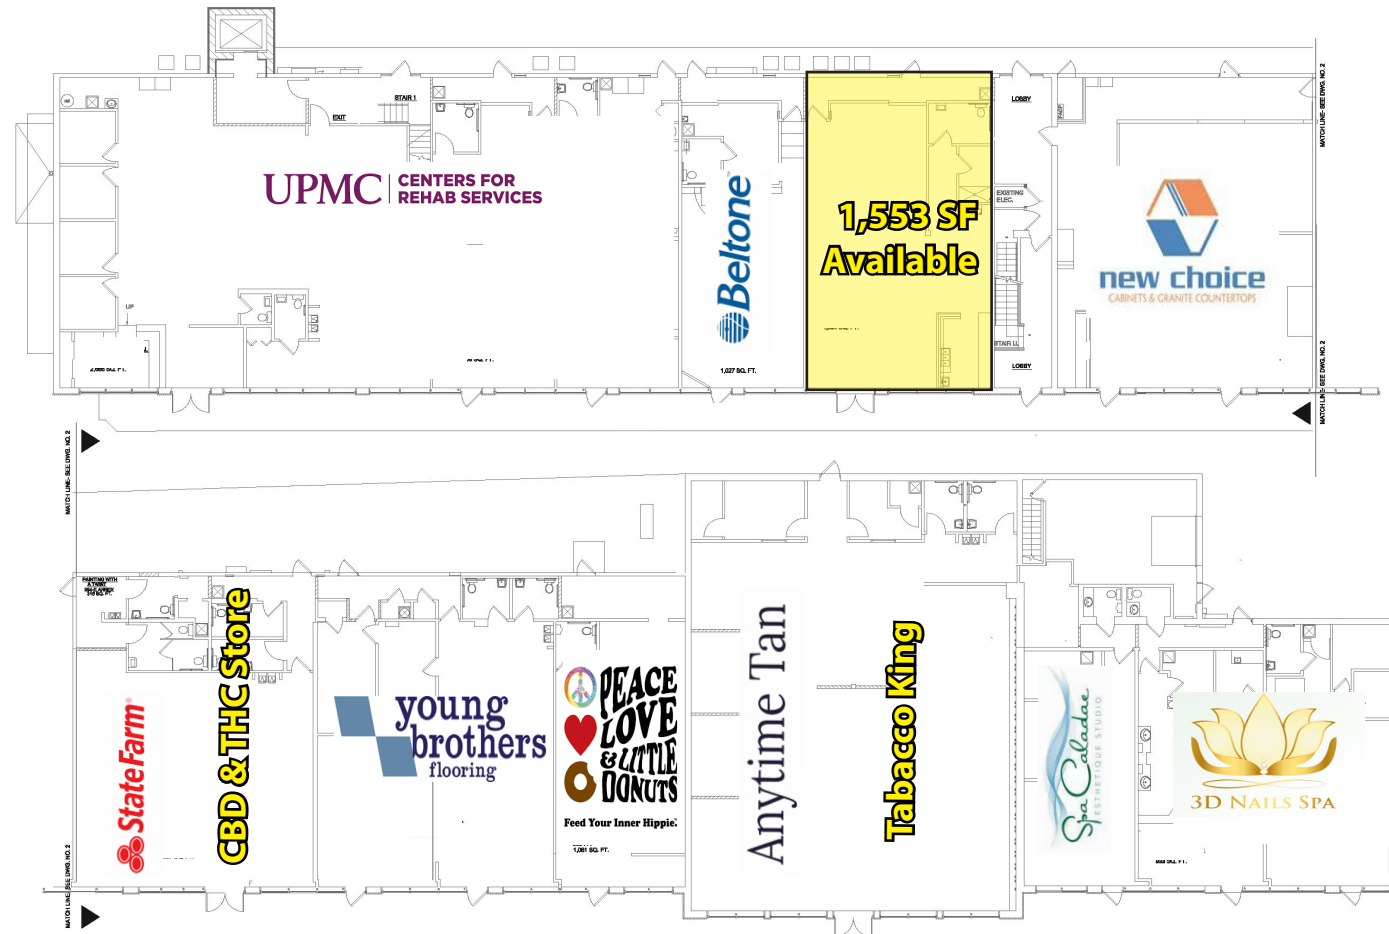

1,553 SF

Property Highlights

- Conveniently located on Steubenville Pike, with excellent access and visibility
- Minutes from the Robinson Township trade area including Settlers Ridge, The Mall at Robinson, Robinson Towne Center and The Pointe at North Fayette
- Co-tenants include UPMC Rehabilitation Institute, Beltone, New Choice Cabinets, State Farm, CBD & THC Store, Young Brothers Flooring, Peace Love & Little Donuts, Anytime Tan, Tabacco King, Spa Caladae, and 3D Nails
- Average Daily Traffic on Steubenville Pike is 24,522

TENANTS

UPMC Rehabilitation Institute

Beltone

Available Space

New Choice Cabinets

State Farm

CBD & THC Store

Young Brothers Flooring

Peace Love & Little Donuts

Anytime Tan

Tabacco King

Spa Caladae

3D Nails

OPEN AREA
29'8"X24'6"